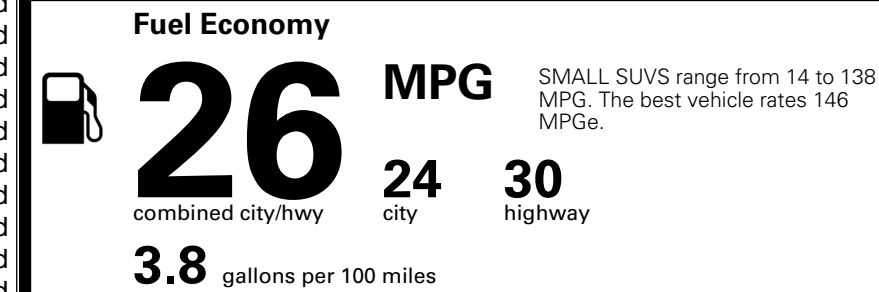

EPA DOT Fuel Economy and Environment

Gasoline Vehicle

You spend $1,000 more in fuel costs over 5 years compared to the average new vehicle.

Annual fuel cost $1,900